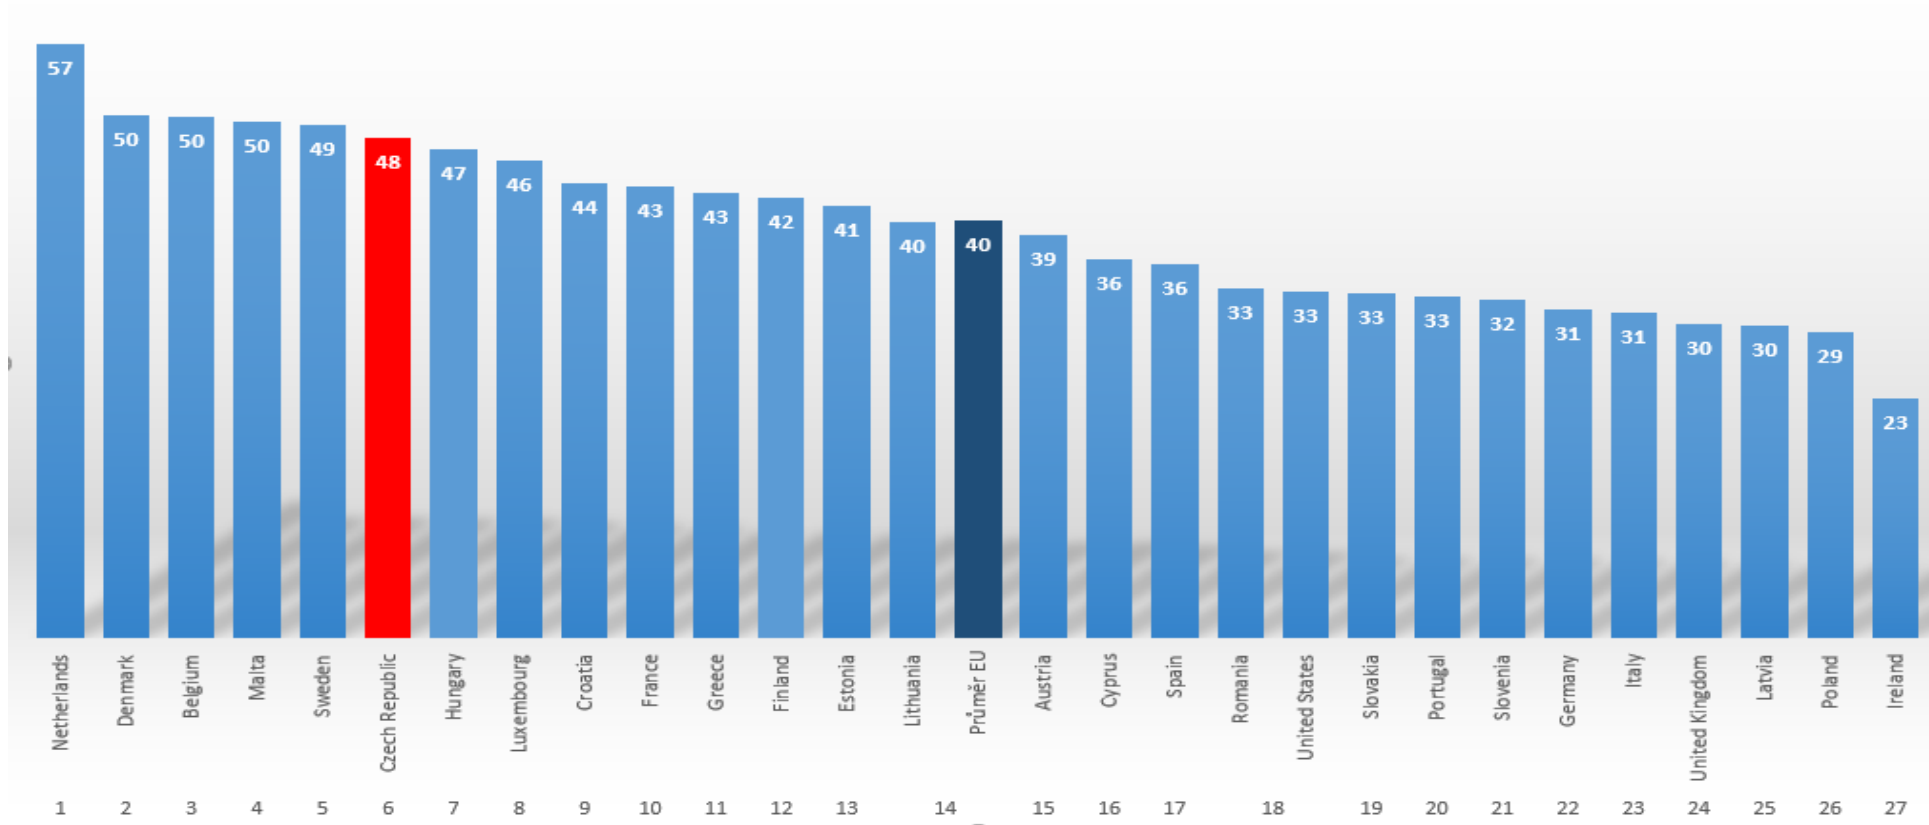

ČR: Rychlost 4G LTE patří do TOP10 v EU

Rychlost mobilního internetu v EU (Mb/s)

zdroj: Speedtest Global Index 01/2019

Zdroj: SpeedTest Global Index 01/2019